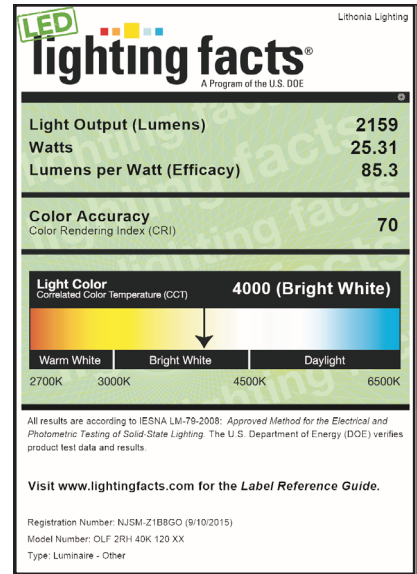

OLF Outdoor LED Motion Security Floodlight

PHOTOMETRICS

To see complete photometric reports or download .ies files for this product, visit www.lithonia.com

OLF