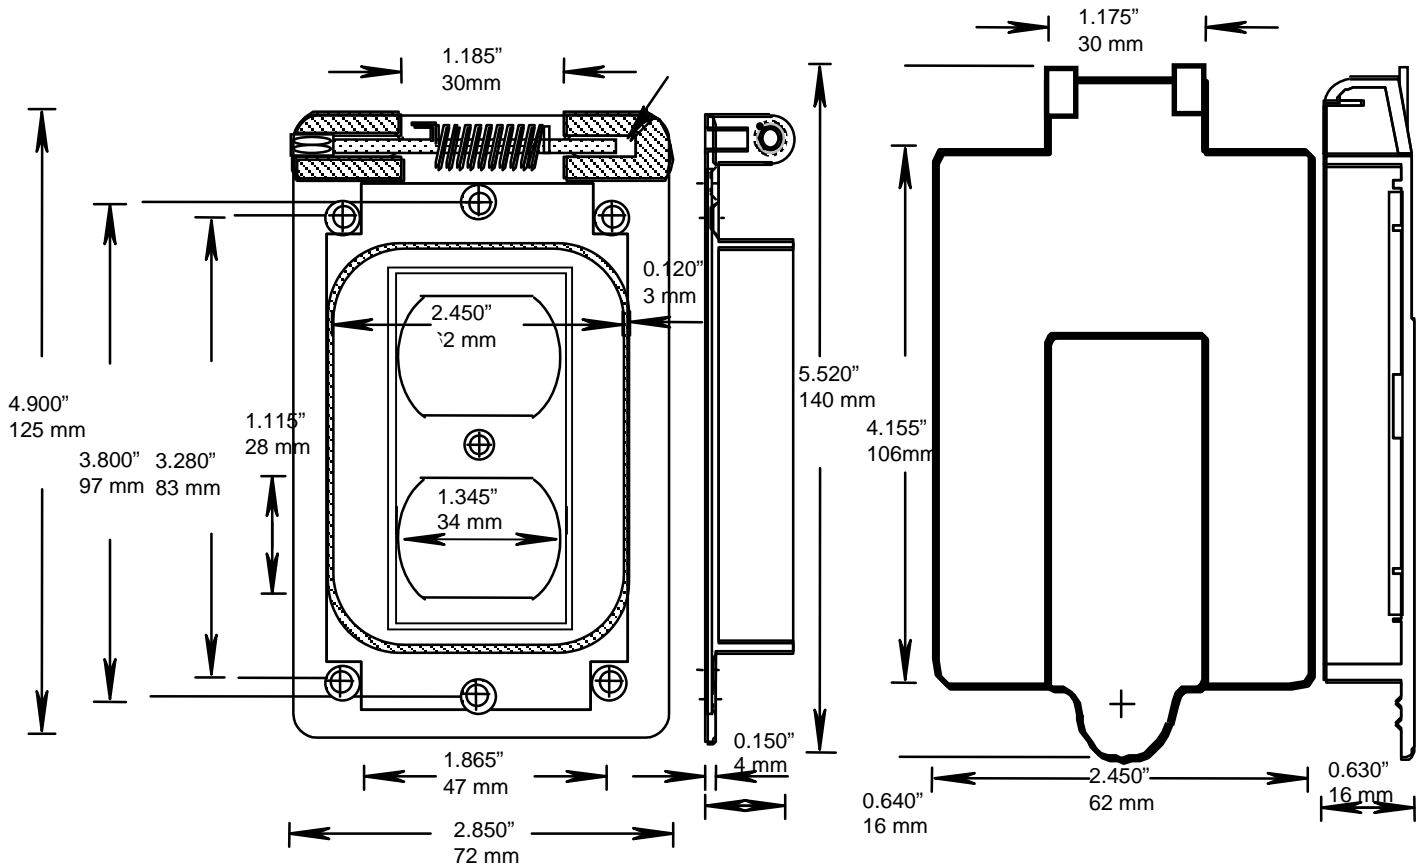

CSA, UL

RIGID PVC CONDUIT FITTINGS - KRALOY

WDR15/10 SINGLE GANG DUPLEX
RECEPTACLE COVERS

ISSUE DATE:

DATE D'EMISSION: 2007 06 30

SUPERCEDES:

REPLACE: 2002 01 15

2

PRODUCT CODE	PART NUMBER
078843	WDR15/10 (WHT)
078901	WDR15/10
178049	WDR15/10 (BULK)

PARTS LIST:

072837 (1), W SERIES BASE GASKET

072836 (1), W SERIES COVER GASKET

172652 (4), 6-32 X 17/32 QUADREX SCREWS

072544 (1), BRASS HINGE PINS

072548 (1), TORSION SPRING