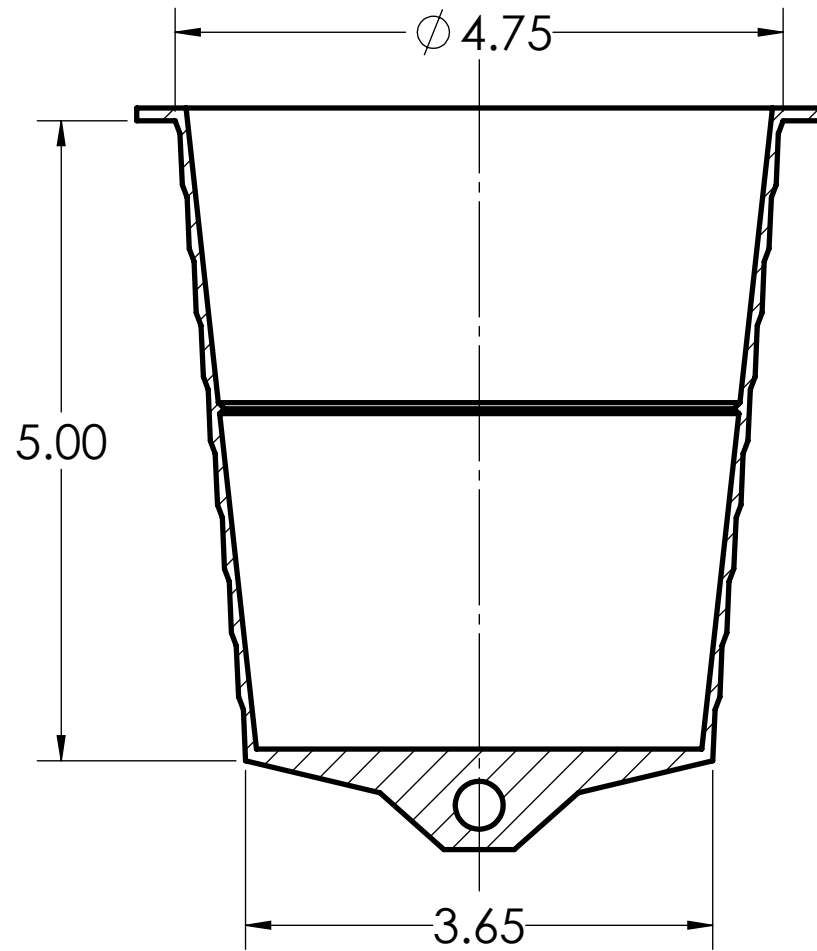

DIMENSIONS SHOWN ARE FOR REFERENCE AND ARE SUBJECT TO CHANGE WITHOUT NOTICE		
Kraloy, a Division of Multi Fittings Corp. under license		
PART DESCRIPTION UTP40 4" PE TAPERED PLUG KRALOY		
PRODUCT CODE: 078427	UNIT: INCHES UNLESS DUAL DIMENSION: INCH [METRIC]	SCALE: NTS
DRAWN:	J.C.	