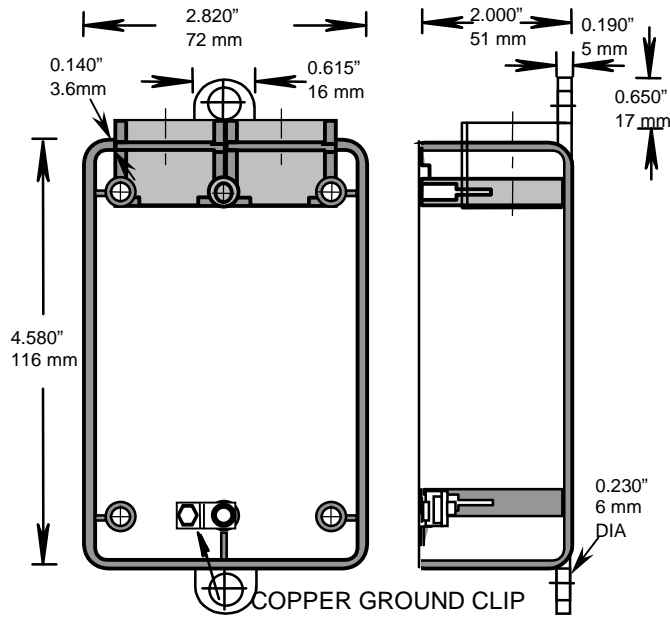

INSERTS AND GROUND CLIP

DESCRIPTION	PART NUMBER	SIZE	QUANTITY
REGULAR INSERT	072537	6-32	5
COLLAR INSERT	072536	6-32	1
SCREW(HEXHEAD COMB)WITH GROUND CLIP	072512	10-32 X 5/16	1

Filename: KRALOY-21.doc
Directory: \\Bersrvbdc\bergen\QC MANUAL
Template: C:\Documents and Settings\joelau\Application
Data\Microsoft\Templates\Normal.dot
Title: SOCKET DIMENSION
Subject:
Author: joe lau
Keywords:
Comments:
Creation Date: 1/2/2001 9:31 AM
Change Number: 4
Last Saved On: 4/14/2004 4:00 PM
Last Saved By: Joe Lau
Total Editing Time: 1 Minute
Last Printed On: 8/8/2005 12:35 PM
As of Last Complete Printing
Number of Pages: 1
Number of Words: 56 (approx.)
Number of Characters: 324 (approx.)

CSA, ULI

RIGID PVC CONDUIT FITTINGS - KRALOY

FSS SINGLE GANG BOXES

ISSUE DATE:
DATE D'EMISSION: 2004 04 30

SUPERCEDES:
REPLACE: 2000 07 20

2

PRODUCT CODE	PART NUMBER	VOLUME	
		(cubic in)	(cubic mm)
078232	FSS05	17.0	278.8
078233	FSS07	17.0	278.8
178128	FSS05	17.0	278.8
178129	FSS07	17.0	278.8