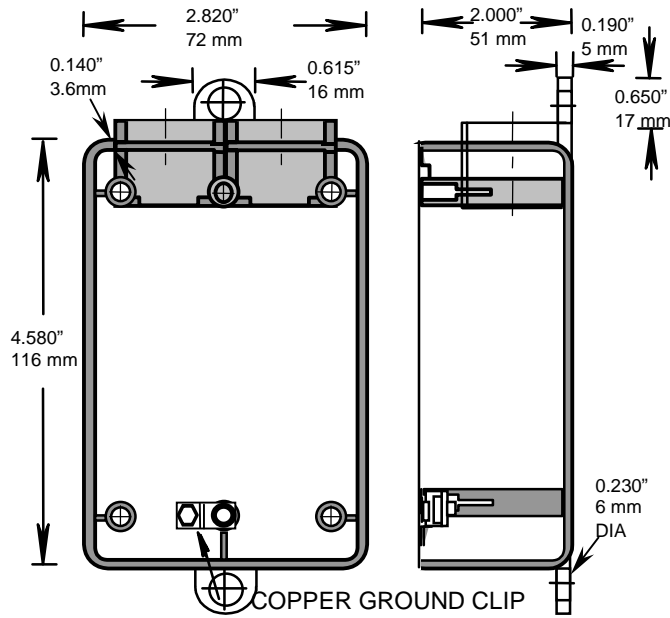

CSA, ULI

RIGID PVC CONDUIT FITTINGS - KRALOY

FSS SINGLE GANG BOXES

ISSUE DATE:
DATE D'EMISSION: 2004 04 30

SUPERCEDES:
REPLACE: 2000 07 20

2

PRODUCT CODE	PART NUMBER	VOLUME	
		(cubic in)	(cubic mm)
078232	FSS05	17.0	278.8
078233	FSS07	17.0	278.8
178128	FSS05	17.0	278.8
178129	FSS07	17.0	278.8

INSERTS AND GROUND CLIP

DESCRIPTION	PART NUMBER	SIZE	QUANTITY
REGULAR INSERT	072537	6-32	5
COLLAR INSERT	072536	6-32	1
SCREW(HEXHEAD COMB)WITH GROUND CLIP	072512	10-32 X 5/16	1

Filename: KRALOY-21.doc
Directory: \\Bersrvbdc\bergen\QC MANUAL
Template: C:\Documents and Settings\joelau\Application
Data\Microsoft\Templates\Normal.dot
Title: SOCKET DIMENSION
Subject:
Author: joe lau
Keywords:
Comments:
Creation Date: 1/2/2001 9:31 AM
Change Number: 4
Last Saved On: 4/14/2004 4:00 PM
Last Saved By: Joe Lau
Total Editing Time: 1 Minute
Last Printed On: 8/8/2005 12:35 PM
As of Last Complete Printing
Number of Pages: 1
Number of Words: 56 (approx.)
Number of Characters: 324 (approx.)