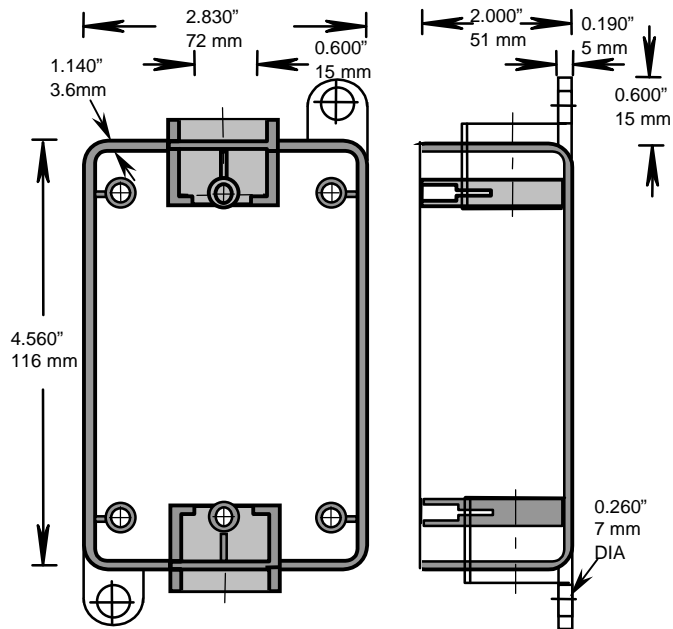

PRODUCT CODE	PART NUMBER	VOLUME	
		(cubic in)	(cubic mm)
078226	FSC05	15.3	250.7
078227	FSC07	15.3	250.7
178060	FSC05	15.3	250.7
176061	FSC07	15.3	250.7

Filename: KRALOY-19.doc
Directory: \\Bersrvbdc\bergen\QC MANUAL
Template: C:\Documents and Settings\joelau\Application
Data\Microsoft\Templates\Normal.dot
Title: SOCKET DIMENSION
Subject:
Author: joe lau
Keywords:
Comments:
Creation Date: 1/2/2001 9:25 AM
Change Number: 7
Last Saved On: 1/19/2004 12:42 PM
Last Saved By: Joe Lau
Total Editing Time: 6 Minutes
Last Printed On: 8/8/2005 12:36 PM
As of Last Complete Printing
Number of Pages: 1
Number of Words: 29 (approx.)
Number of Characters: 171 (approx.)