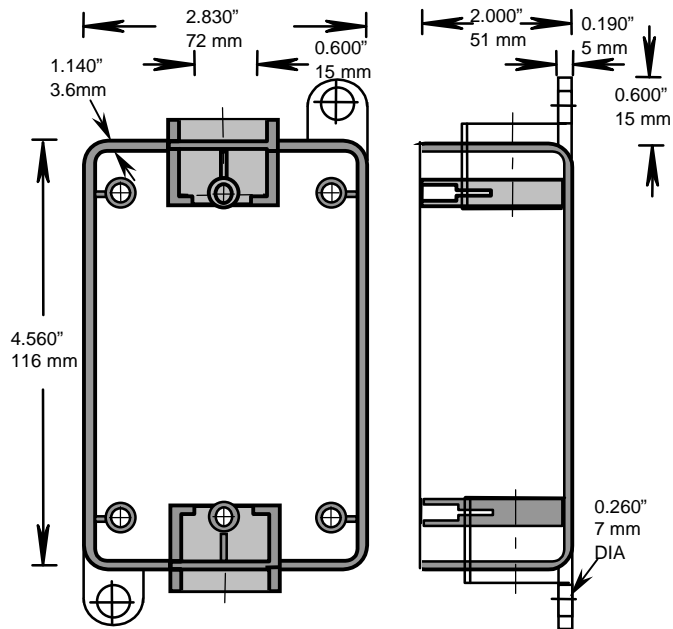

CSA, ULI

RIGID PVC CONDUIT FITTINGS - KRALOY

FSC SINGLE GANG BOXES

ISSUE DATE:

DATE D'EMISSION: 2004 01 15

SUPERCEDES:

REPLACE: 2003 11 15

4

PRODUCT CODE	PART NUMBER	VOLUME	
		(cubic in)	(cubic mm)
078226	FSC05	15.3	250.7
078227	FSC07	15.3	250.7
178060	FSC05	15.3	250.7
176061	FSC07	15.3	250.7

Filename: KRALOY-19.doc
Directory: \\Bersrvbdc\bergen\QC MANUAL
Template: C:\Documents and Settings\joelau\Application
Data\Microsoft\Templates\Normal.dot
Title: SOCKET DIMENSION
Subject:
Author: joe lau
Keywords:
Comments:
Creation Date: 1/2/2001 9:25 AM
Change Number: 7
Last Saved On: 1/19/2004 12:42 PM
Last Saved By: Joe Lau
Total Editing Time: 6 Minutes
Last Printed On: 8/8/2005 12:36 PM
As of Last Complete Printing
Number of Pages: 1
Number of Words: 29 (approx.)
Number of Characters: 171 (approx.)