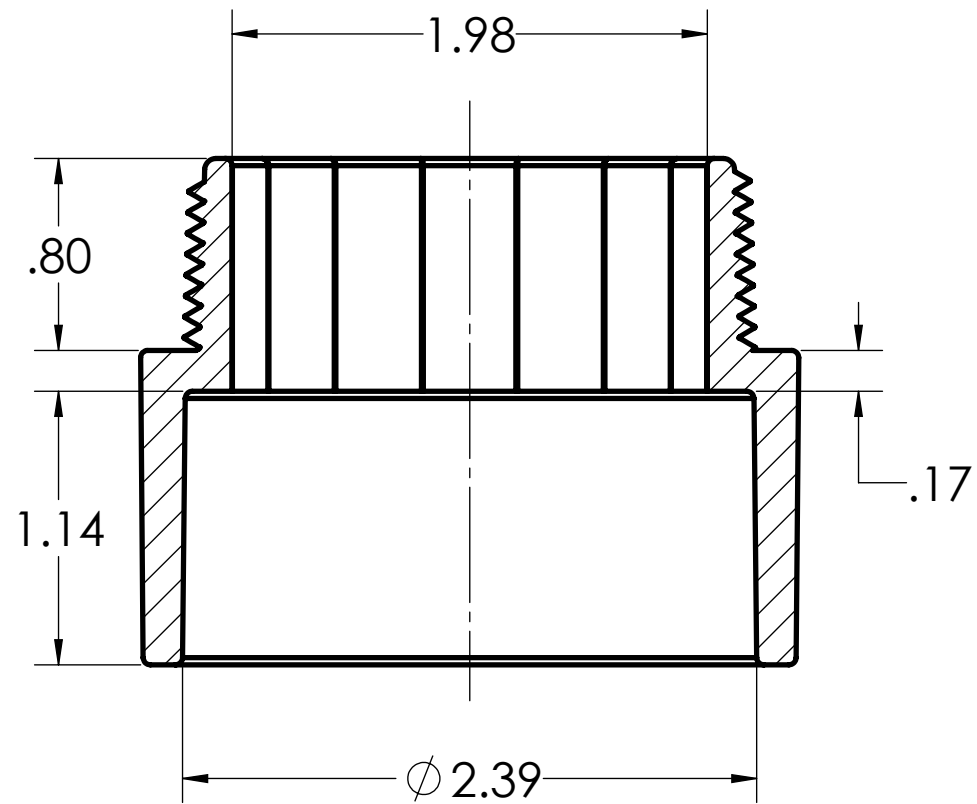

DIMENSIONS SHOWN ARE FOR REFERENCE AND ARE SUBJECT TO CHANGE WITHOUT NOTICE		
<b>Kraloy, a Division of Multi Fittings Corp.</b> under license		
PART DESCRIPTION TA20 2" PVC TERMINAL ADPT KRALOY		
PRODUCT CODE: 078089	UNIT: INCHES UNLESS DUAL DIMENSION: INCH [METRIC]	SCALE: NTS
DRAWN:	K.D.	