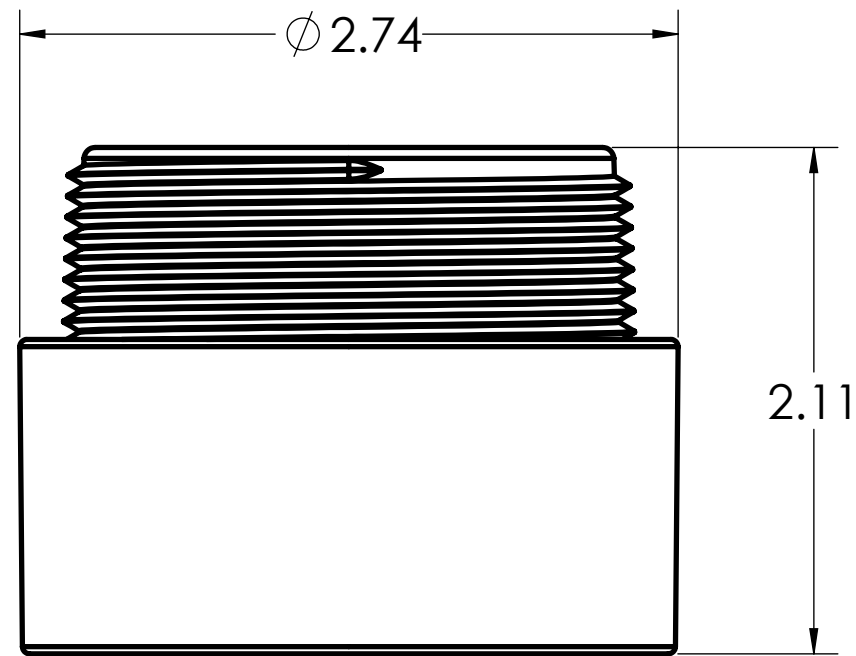

DIMENSIONS SHOWN ARE FOR REFERENCE AND ARE SUBJECT TO CHANGE WITHOUT NOTICE		
<b>Kraloy, a Division of Multi Fittings Corp.</b> under license		
PART DESCRIPTION TA20 2" PVC TERMINAL ADPT KRALOY		
PRODUCT CODE: 078089	UNIT: INCHES UNLESS DUAL DIMENSION: INCH [METRIC]	SCALE: NTS
DRAWN:	K.D.	