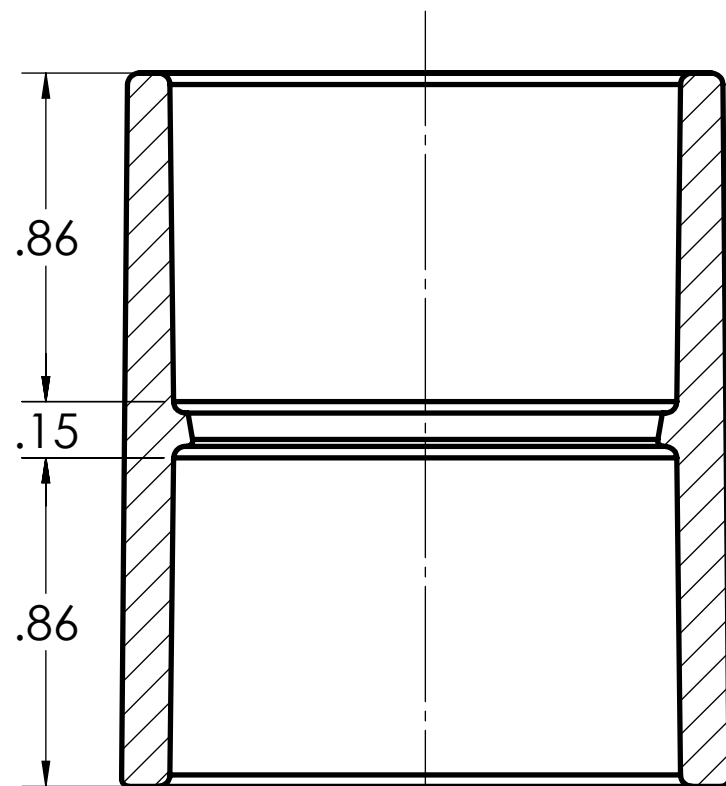

DIMENSIONS SHOWN ARE FOR REFERENCE AND ARE SUBJECT TO CHANGE WITHOUT NOTICE

Kraloy, a Division of Multi Fittings Corp.
under license

PART DESCRIPTION
CP10 1" PVC COUPLING KRALOY

PRODUCT CODE:
078003

UNIT: INCHES UNLESS
DUAL DIMENSION: INCH [METRIC]

SCALE:
NTS

DRAWN: J.C.

DIMENSIONS SHOWN ARE FOR REFERENCE AND ARE SUBJECT TO CHANGE WITHOUT NOTICE		
Kraloy, a Division of Multi Fittings Corp. under license		
PART DESCRIPTION CP10 1" PVC COUPLING KRALOY		
PRODUCT CODE: 078003	UNIT: INCHES UNLESS DUAL DIMENSION: INCH [METRIC]	SCALE: NTS
DRAWN:	J.C.	