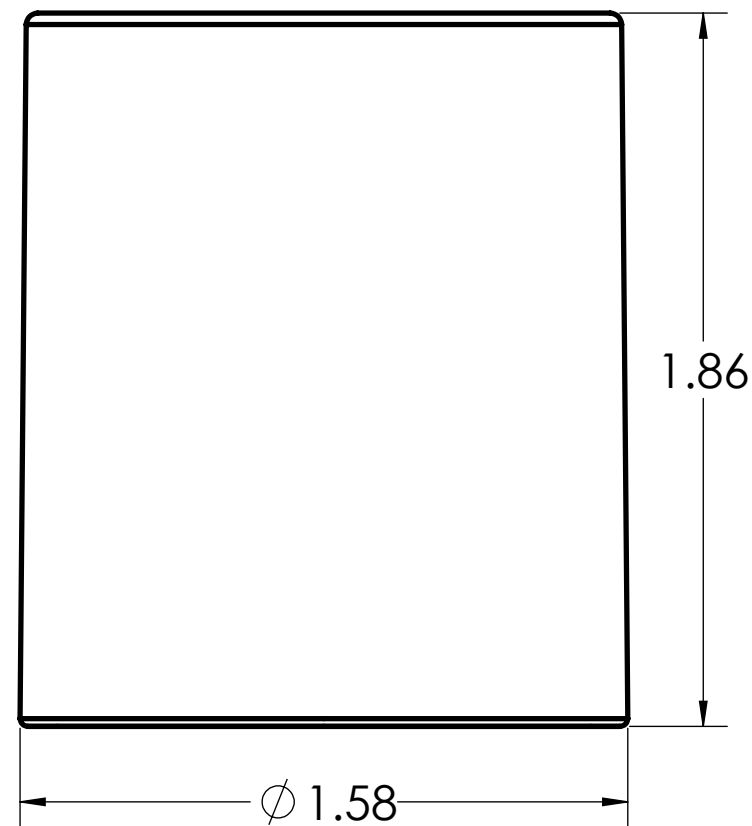

DIMENSIONS SHOWN ARE FOR REFERENCE AND ARE SUBJECT TO CHANGE WITHOUT NOTICE

Kraloy, a Division of Multi Fittings Corp.
under license

PART DESCRIPTION
CP10 1" PVC COUPLING KRALOY

PRODUCT CODE:
078003

UNIT: INCHES UNLESS
DUAL DIMENSION: INCH [METRIC]

SCALE:
NTS

DRAWN: J.C.

DIMENSIONS SHOWN ARE FOR REFERENCE AND ARE SUBJECT TO CHANGE WITHOUT NOTICE		
Kraloy, a Division of Multi Fittings Corp. under license		
PART DESCRIPTION CP10 1" PVC COUPLING KRALOY		
PRODUCT CODE: 078003	UNIT: INCHES UNLESS DUAL DIMENSION: INCH [METRIC]	SCALE: NTS
DRAWN:	J.C.	