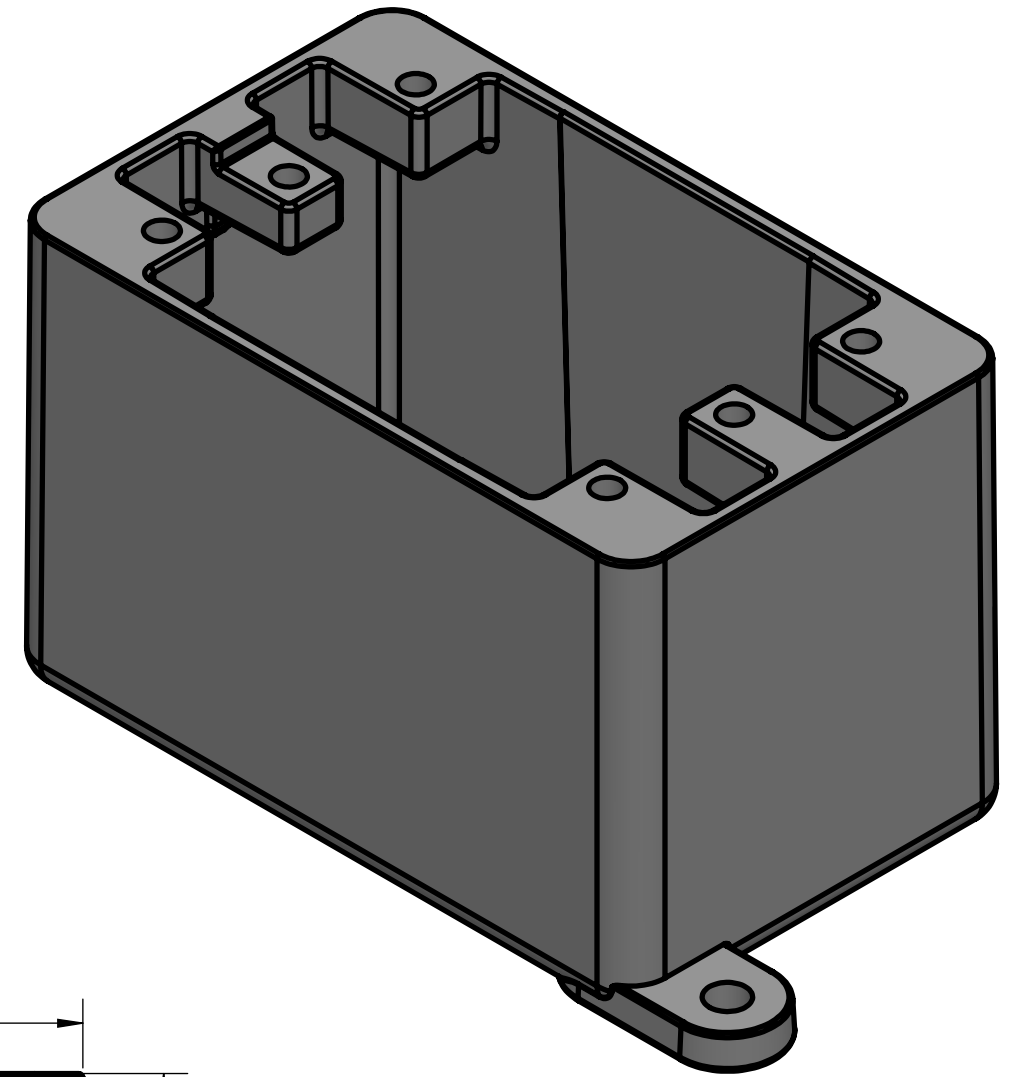

| | | |
|---|--|---------------|
| DIMENSIONS SHOWN ARE FOR REFERENCE AND ARE SUBJECT TO CHANGE WITHOUT NOTICE | | |
| IPEX Technologies Inc. | | |
| <i>PART DESCRIPTION</i> | | |
| FD BLANK PVC FD SING. GANG BOX DEEP SCEPTER | | |
| <i>PRODUCT CODE:</i> | <i>UNIT: INCHES UNLESS DUAL DIMENSION: INCH [METRIC]</i> | <i>SCALE:</i> |
| 077603 | | NTS |
| <i>DRAWN:</i> | K.D. | |