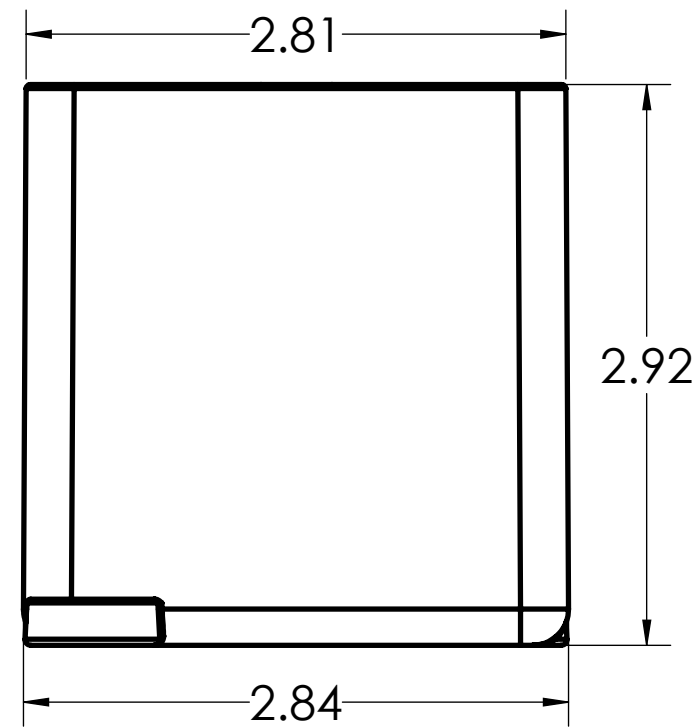

DIMENSIONS SHOWN ARE FOR REFERENCE AND ARE SUBJECT TO CHANGE WITHOUT NOTICE		
IPEX Technologies Inc.		
<i>PART DESCRIPTION</i>		
FD BLANK PVC FD SING. GANG BOX DEEP SCEPTER		
<i>PRODUCT CODE:</i>	<i>UNIT: INCHES UNLESS DUAL DIMENSION: INCH [METRIC]</i>	<i>SCALE:</i>
077603		NTS
<i>DRAWN:</i>	K.D.	