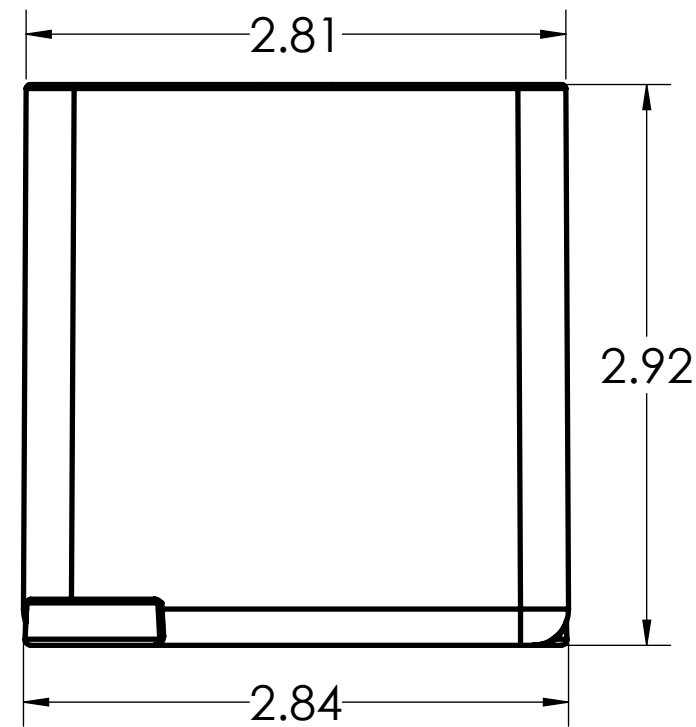

| | | |
|---|--|---------------|
| DIMENSIONS SHOWN ARE FOR REFERENCE AND ARE SUBJECT TO CHANGE WITHOUT NOTICE | | |
| IPEX Technologies Inc. | | |
| <i>PART DESCRIPTION</i> | | |
| FD BLANK PVC FD SING. GANG BOX DEEP SCEPTER | | |
| <i>PRODUCT CODE:</i> | <i>UNIT: INCHES UNLESS DUAL DIMENSION: INCH [METRIC]</i> | <i>SCALE:</i> |
| 077603 | | NTS |
| <i>DRAWN:</i> | K.D. | |