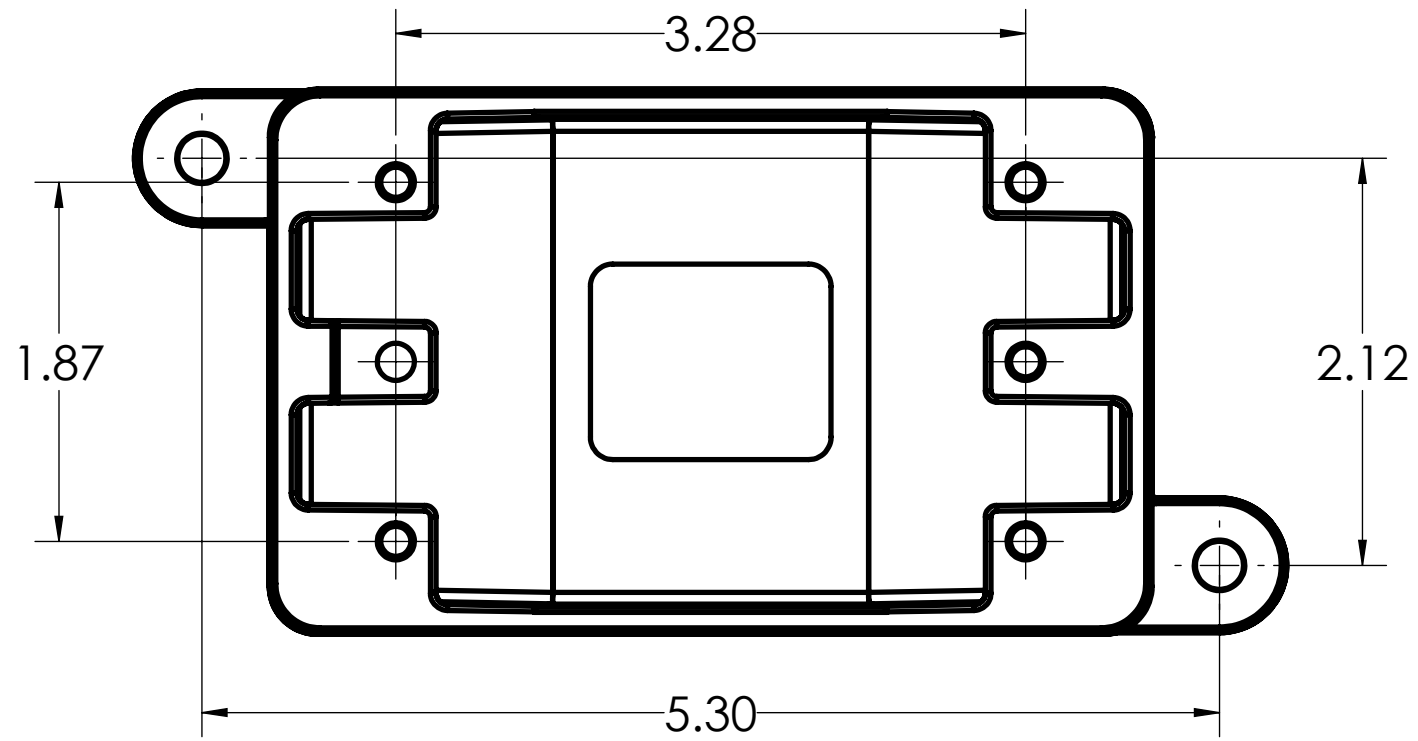

| | | |
|---|--|---------------|
| DIMENSIONS SHOWN ARE FOR REFERENCE AND ARE SUBJECT TO CHANGE WITHOUT NOTICE | | |
| IPEX Technologies Inc. | | |
| <i>PART DESCRIPTION</i> | | |
| FD BLANK PVC FD SING. GANG BOX DEEP SCEPTER | | |
| <i>PRODUCT CODE:</i> | <i>UNIT: INCHES UNLESS DUAL DIMENSION: INCH [METRIC]</i> | <i>SCALE:</i> |
| 077603 | | NTS |
| <i>DRAWN:</i> | K.D. | |