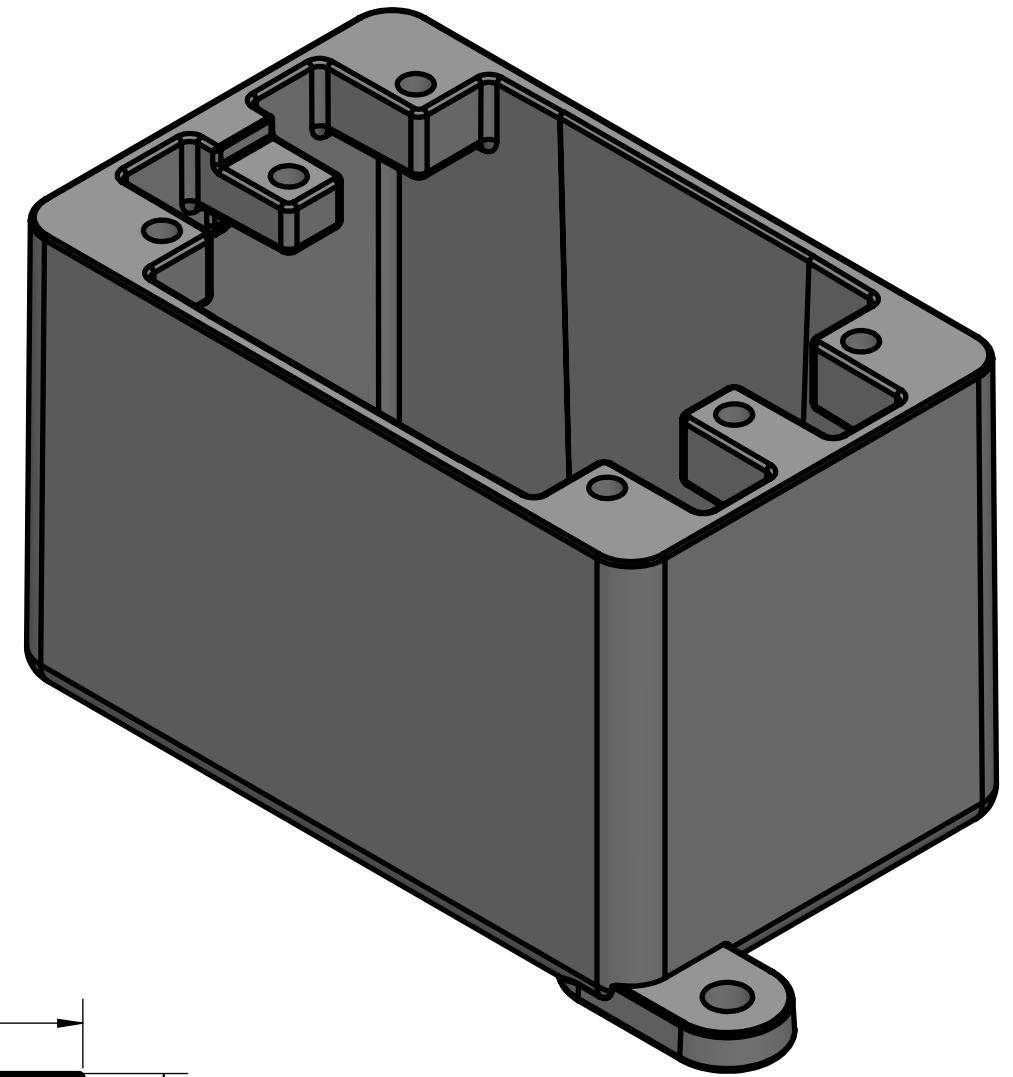

DIMENSIONS SHOWN ARE FOR REFERENCE AND ARE SUBJECT TO CHANGE WITHOUT NOTICE		
IPEX Technologies Inc.		
<i>PART DESCRIPTION</i>		
FD BLANK PVC FD SING. GANG BOX DEEP SCEPTER		
<i>PRODUCT CODE:</i>	<i>UNIT: INCHES UNLESS DUAL DIMENSION: INCH [METRIC]</i>	<i>SCALE:</i>
077603		NTS
<i>DRAWN:</i>	K.D.	