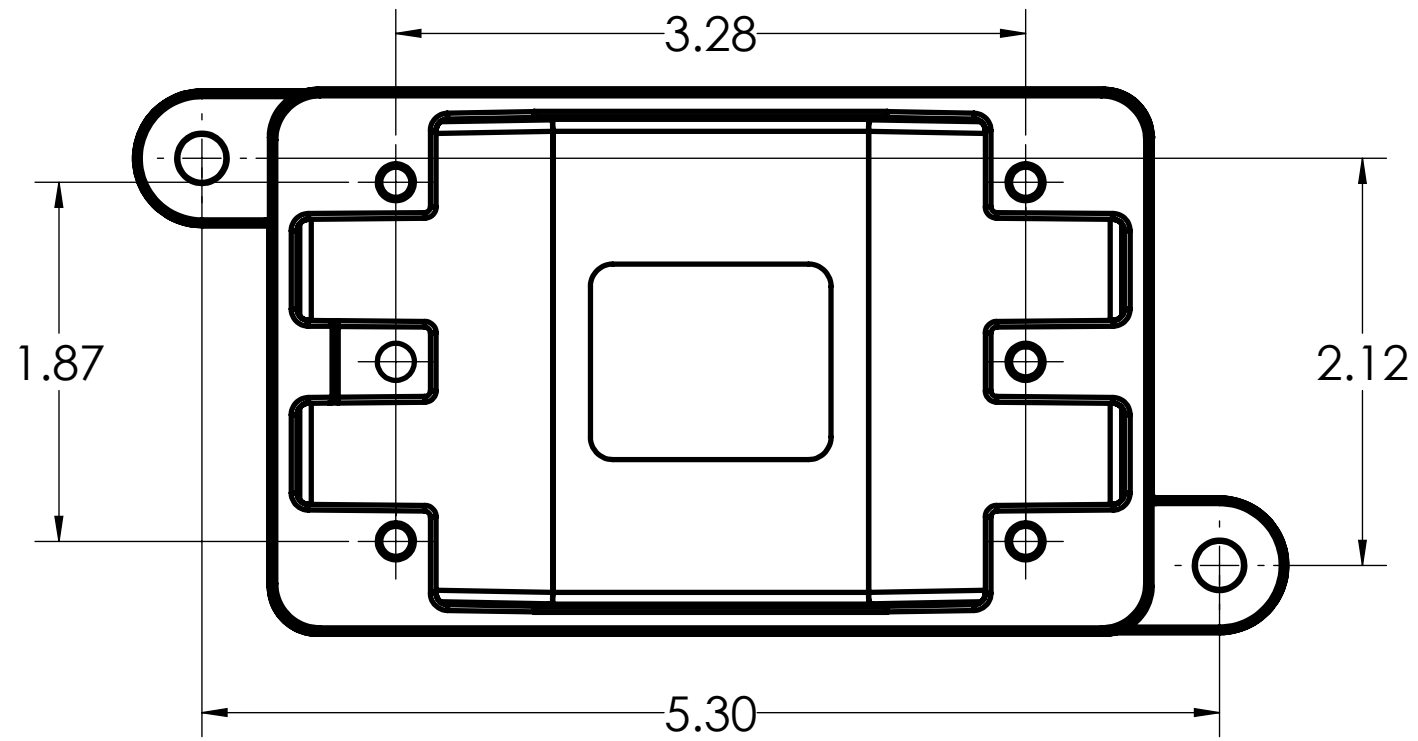

DIMENSIONS SHOWN ARE FOR REFERENCE AND ARE SUBJECT TO CHANGE WITHOUT NOTICE		
IPEX Technologies Inc.		
<i>PART DESCRIPTION</i>		
FD BLANK PVC FD SING. GANG BOX DEEP SCEPTER		
<i>PRODUCT CODE:</i>	<i>UNIT: INCHES UNLESS DUAL DIMENSION: INCH [METRIC]</i>	<i>SCALE:</i>
077603		NTS
<i>DRAWN:</i>	K.D.	