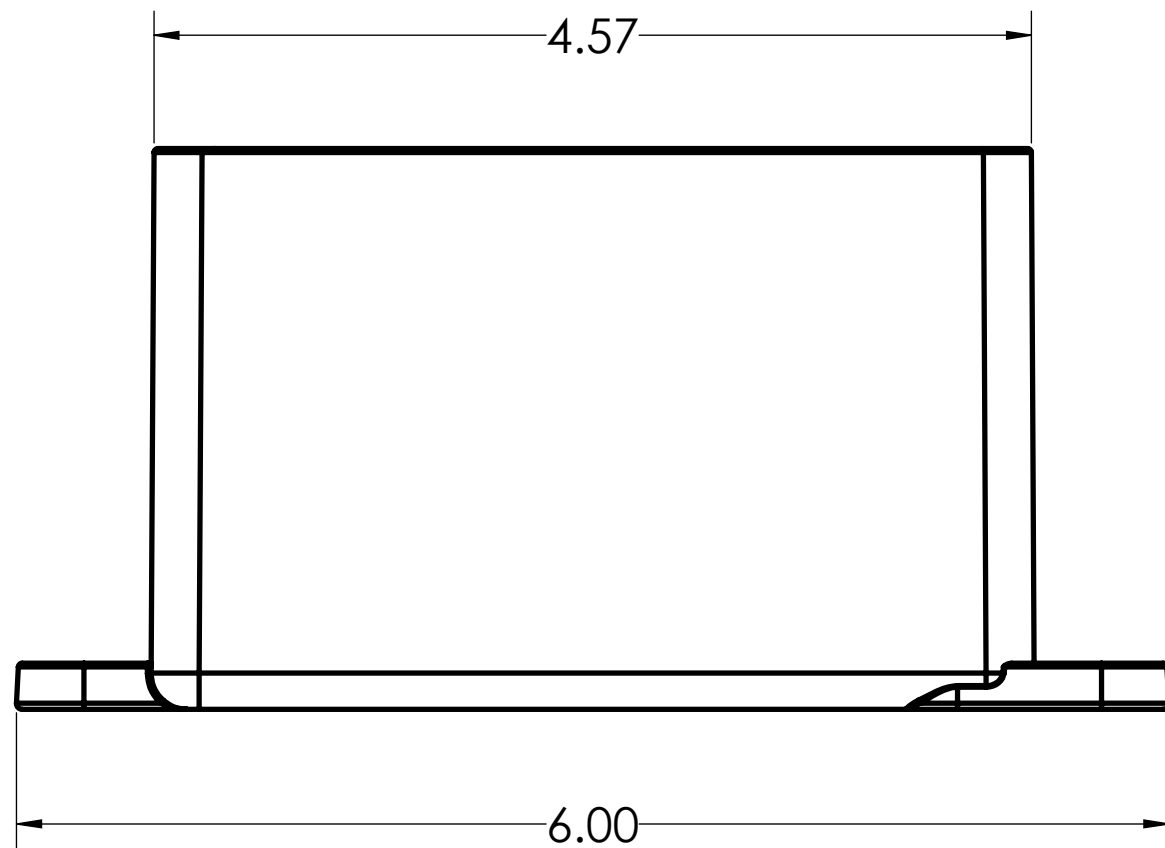

| | | |
|---|--|---------------|
| DIMENSIONS SHOWN ARE FOR REFERENCE AND ARE SUBJECT TO CHANGE WITHOUT NOTICE | | |
| IPEX Technologies Inc. | | |
| <i>PART DESCRIPTION</i> | | |
| FD BLANK PVC FD SING. GANG BOX DEEP SCEPTER | | |
| <i>PRODUCT CODE:</i> | <i>UNIT: INCHES UNLESS DUAL DIMENSION: INCH [METRIC]</i> | <i>SCALE:</i> |
| 077603 | | NTS |
| <i>DRAWN:</i> | K.D. | |