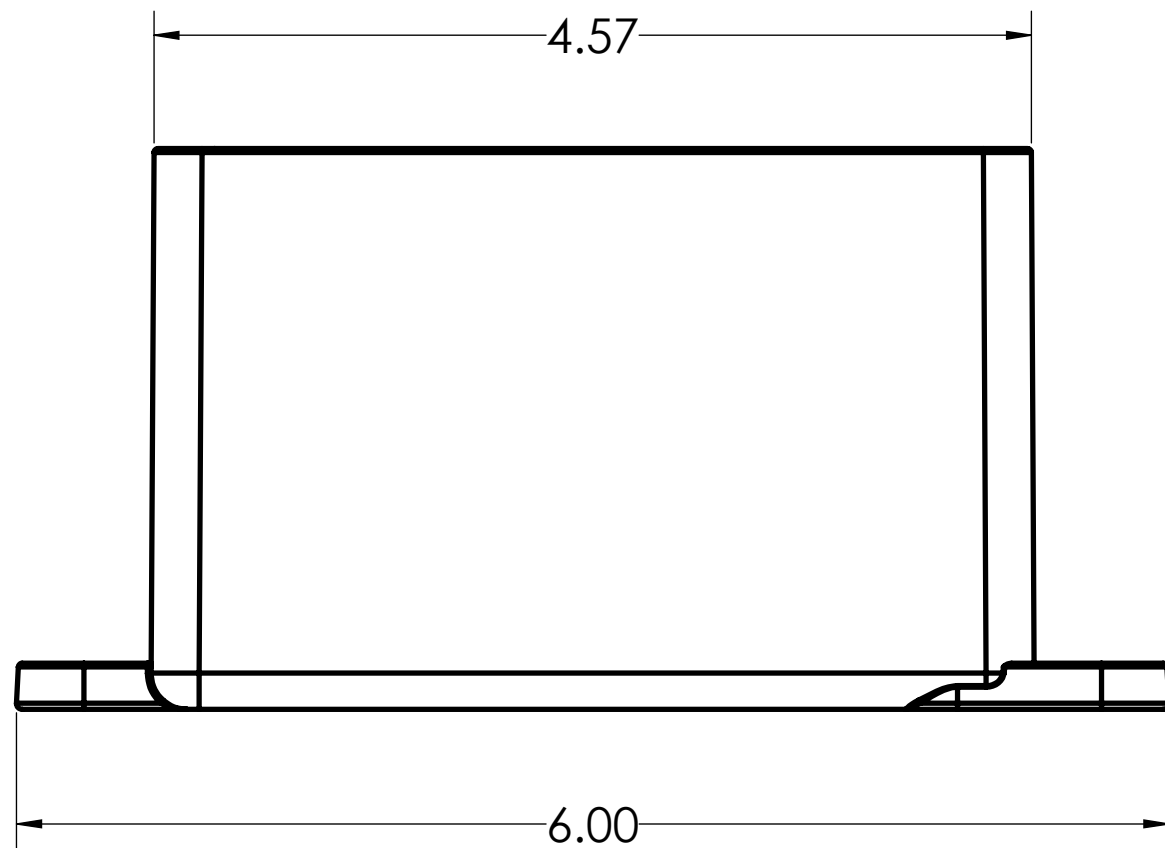

DIMENSIONS SHOWN ARE FOR REFERENCE AND ARE SUBJECT TO CHANGE WITHOUT NOTICE		
IPEX Technologies Inc.		
<i>PART DESCRIPTION</i>		
FD BLANK PVC FD SING. GANG BOX DEEP SCEPTER		
<i>PRODUCT CODE:</i>	<i>UNIT: INCHES UNLESS DUAL DIMENSION: INCH [METRIC]</i>	<i>SCALE:</i>
077603		NTS
<i>DRAWN:</i>	K.D.	