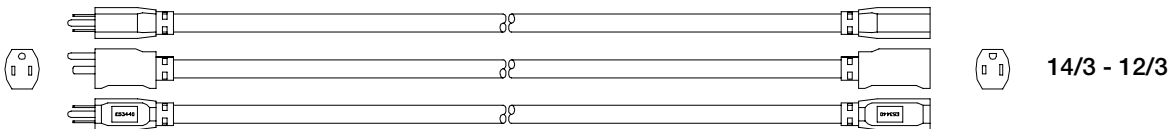

PRODUCT SPECIFICATION

CATALOG NUMBER: See table below
DESCRIPTION: Extension cord with power indicator light in the cord connector
APPROVALS: UL Listed and CSA Certified or CUL Listed Outdoor Use Cord Set

CONSTRUCTION PARAMETERS:

Cable type: SJTW, see table below for gauge
Cable jacket material: PVC, see table below for color
Cord rating: Hard, Usage per the National Electrical Code
Cable legend type: Indent print

Note: Plug style may vary

Attachment plug configuration: NEMA 5-15P
Cord connector configuration: NEMA 5-15R
Plug and connector material: Clear PVC, with neon power indicator lamp in the connector

ELECTRICAL AND ENVIRONMENTAL PROPERTIES:

Cable temperature rating: -40 to +60 C
Nominal operating voltage: 125 VAC
Maximum operating current: See table below

Catalog No.	Gauge	Color	Length	Current Rating	Case QTY	UPC
2588SW0002	12/3	Yellow	50 ft	15A	6	029892115043
2589SW0002		Yellow	100 ft		4	029892825898

This product complies with European Directive 2011/65/EU (RoHS-2)

The information presented here is, to the best of our knowledge, true and accurate. However, since conditions of use are beyond our control, all recommendations or suggestions are presented without guarantee or responsibility on our part.

We disclaim all liability in connection with the use of information contained herein or otherwise.

This specification is the proprietary intellectual property of Southwire Company LLC. Any information contained herein shall not be disclosed to any party without the written consent of Southwire Company LLC.

BUILT FOR DURABILITY.
BUILT FOR RELIABILITY.
BUILT FOR WORK.™

1-855-798-6657 | SOUTHWIRETOOLS.COM

©2018 Southwire Company, LLC. All rights reserved.
*Registered Trademark & ™Trademark of Southwire Company, LLC.