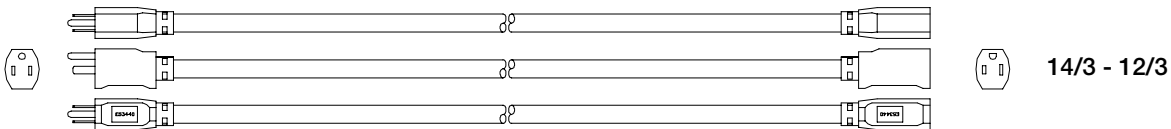

PRODUCT SPECIFICATION

CATALOG NUMBER: See table below
DESCRIPTION: Extension cord with power indicator light in the cord connector
APPROVALS: UL Listed and CSA Certified or CUL Listed Outdoor Use Cord Set

CONSTRUCTION PARAMETERS:

Cable type: SJTW, see table below for gauge
Cable jacket material: PVC, see table below for color
Cord rating: Hard, Usage per the National Electrical Code
Cable legend type: Indent print

Note: Plug style may vary

Attachment plug configuration: NEMA 5-15P
Cord connector configuration: NEMA 5-15R
Plug and connector material: Clear PVC, with neon power indicator lamp in the connector

ELECTRICAL AND ENVIRONMENTAL PROPERTIES:

Cable temperature rating: -40 to +60 C
Nominal operating voltage: 125 VAC
Maximum operating current: See table below

Catalog No.	Gauge	Color	Length	Current Rating	Case QTY	UPC
2588SW0002	12/3	Yellow	50 ft	15A	6	029892115043
2589SW0002		Yellow	100 ft		4	029892825898

This product complies with European Directive 2011/65/EU (RoHS-2)

The information presented here is, to the best of our knowledge, true and accurate. However, since conditions of use are beyond our control, all recommendations or suggestions are presented without guarantee or responsibility on our part.

We disclaim all liability in connection with the use of information contained herein or otherwise.

This specification is the proprietary intellectual property of Southwire Company LLC. Any information contained herein shall not be disclosed to any party without the written consent of Southwire Company LLC.